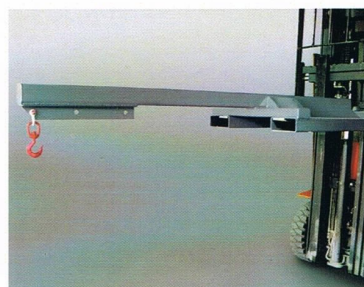

## Clamps and accesories Pincas et accessoires

**Ref 50130**  
Claw portapalet / base and height adjustable / Max. 1200 Kgs

**Ref 50138**  
Clamp truck / Opening max. 11cm / Max. 350 Kgs

**Ref 50139**  
Galvanized clamp / Opening max. 9cm / kg loading má'87x.350

**Ref 50140**  
Clamp 635 / Opening 63cm max / max. 700 kg

**Ref.50141**  
Clamp 450 / Opening má'87x.45cm / Max. 700 kg

**Ref.50142**  
Clamp 1000 / Opening max. 1m / Max 700 kg

**Ref.50148**  
Tires for clamp

**Ref 50149**  
spring clip

**Ref.50153**  
Hanger for loading packages slings / Length 1.8m / Max. 5 tn

**Ref.50160**  
Ariete / Mod.Ariete Arm Clamp / Length 2.5m / kg loading má'87x.500

Ref. 50160

Ref. 50138